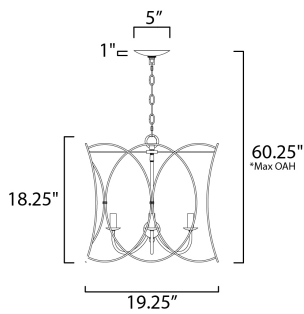

*max overall height

MEASUREMENTS

- DIMENSION : 19.25" L x 19.25" W x 18.25" H
- MAX OAH : 60.25" OAH
- CANOPY : 5" W x 1" H x 5" L
- HANGING WEIGHT : 9.46 lb

LAMPING

- INPUT VOLTAGE : 120V
- BULB : 4 x 60W Incandescent E12 Candelabra , 240W Total
- BULB INCLUDED : (Not Included)
- DIMMABLE : Yes

FINISHES OPTION

-  Weathered White (WWT)

MATERIAL

Steel

RATINGS

ETLDry Location

ADDITIONAL

SLOPE: 90
 OPERATING TEMPERATURE:
 -20°C (-4°F), 40°C (104°F)